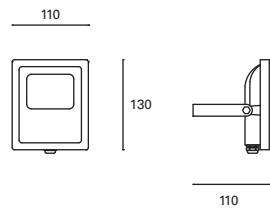

W TOTAL 9,9W	LED 8W 470 lm GREEN	V/Hz 100-240V 50-60Hz	Included 110-240V 50-60Hz	Class I	20	IP65	IK08	60° x60°	180°	0,25 m	✓