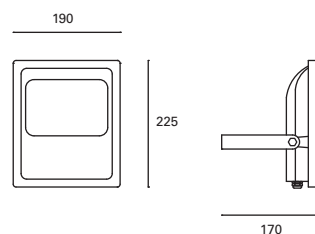

Advance Sensor

MAT Aluminio Aluminium Aluminium

DIF Cristal Glass Verre

Negro Black Noir

Incluye sensor crepuscular de movimiento. Se puede regular la sensibilidad de detección y el tiempo de encendido (de 5 segundos hasta unos 4 minutos).

It includes light motion sensor. You can adjust the sensitivity of detection and power-on time (5 seconds to about 4 minutes).

Il comprend le mouvement du capteur de lumière. Vous pouvez régler la sensibilité de la détection et le temps de mise sous tension (5 secondes à environ 4 minutes).

W TOTAL 30,8W	LED 30W 2100 lm 3000°k	Included 220-240V 50-60Hz	Class I	6	IP44	IK10	180°	✓

Advance Green

MAT Aluminio Aluminium Aluminium

DIF Cristal Glass Verre

Negro Black Noir

W TOTAL 9,9W	LED 8W 470 lm GREEN	V/Hz 100-240V 50-60Hz	Included 110-240V 50-60Hz	Class I	20	IP65	IK08	60° x60°	180°	0,25 m	✓

*
Luz verde ideal para iluminar jardines.
Resistente al agua a presión.
Ideal for illuminating gardens with green light.
High pressure water resistant.
Idéal pour éclairer les jardins avec de la lumière verte.
Eau à haute pression résistant.

W TOTAL 32,8W	LED 30W 1550 lm GREEN	V/Hz 100-240V 50-60Hz	Included 110-240V 50-60Hz	Class I	6	IP65	IK07	60° x60°	180°	0,25 m	✓