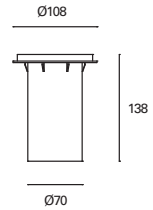

**W TOTAL** 3,5W | **LED** 2,7W | Included 100-240V 50-60Hz | Class I | 12 | IP65 IP67 | IK10 | 30° | 0,25 m | Included | ✓

\*  
Máxima protección del LED  
contra la intemperie mediante  
silicona.

Maximum weather protection  
in the LED thanks to silicone.