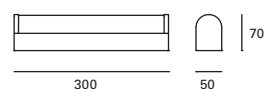

DE-0429-CRO ●

W
TOTAL
13,3W

LED
11,5W
1365 lm
3000°K

Included
100-240V
50-60Hz

Clase II

12

IP44

✓