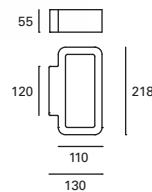

Wilow

MAT Aluminio
Aluminium
Aluminium

DIF Cristal
Glass
Verre

● Gris
Grey
Gris

● Negro
Black
Noir

LED

W
TOTAL
8,8W

LED
6,9W
600 lm
3000°k

Included
100-240V
50-60Hz

Clase I

20

IP54

IK10

✓

LED

W
TOTAL
8,8W

LED
6,9W
600 lm
3000°k

Included
100-240V
50-60Hz

Clase I

20

IP54

IK10

✓