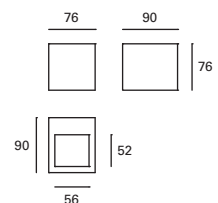

# Cuadro

MAT Aluminio  
Aluminium  
Aluminium

DIF Cristal  
Glass  
Verre

Blanco  
White  
Blanc

LED

DE-0424-BLA ○

**W TOTAL** 5,8W **LED** 4,5W 300 lm 3000°k  
Included 100-240V 50-60Hz Class II 50 ✓