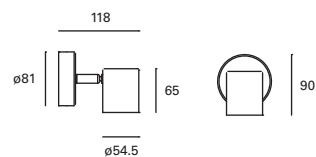

DE-0480-NEG ●

2xGU10
2xMax. 7W
L 64 mm -
Ø 50 mm

V/Hz
100-240V
50-60Hz

Class I

12

350°

90°