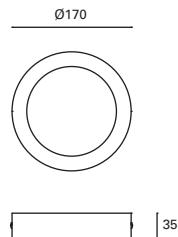

TC-0160-BLA 3000°k
TC-0161-BLA 4000°k

W TOTAL 12,2W   **LED** 10W 1150 lm
Included 100-240V 50-60Hz   Class II   20   114°   ✓

TC-0160 / TC-0161