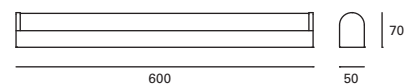

Apto para baños
Suitable for bathrooms
Convient pour salles de bains.