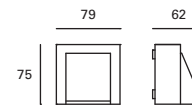

W
TOTAL
3,4W

LED
2,1W
180 lm
3000°k

Included
100-240V
50-60Hz

Clase I

20

IP54

✓

LED