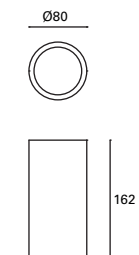

Disponible versión de empotrar (p. 40).

Recessed version available (p. 40).

Version encastrée disponibles (p. 40).