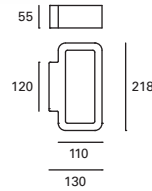

LED

W
TOTAL
8,8W

LED
6,9W
600 lm
3000°k

Included
100-240V
50-60Hz

Clase I

20

IP54

IK10

✓

LED

PX-0397-NEG ●

W
TOTAL
8,8W

LED
6,9W
600 lm
3000°k

Included
100-240V
50-60Hz

Clase I

20

IP54

IK10

✓