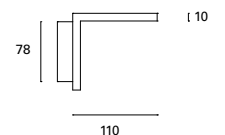

Ⓢ DE-0230-BLA ○

W
TOTAL
6,1W

LED
4,6W
420 lm
3000°k

Included
100-240V
50-60Hz

Class II

20

✓