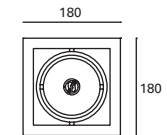

Cardan

MAT Acero
Steel
Acier

Blanco mate
White matt
Blanc mat

TC-1500-BLA ○

340