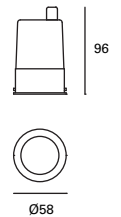

TC-0422-BLA
TC-0471-BLA