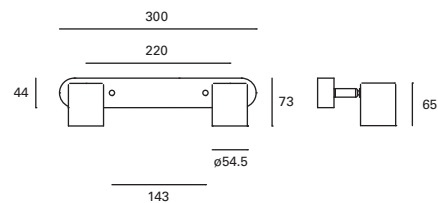

DE-0481-NEG ●

3xGU10
3xMax. 7W
L 64 mm -
Ø 50 mm

V/Hz
100-240V
50-60Hz

Class I

12

350°

90°