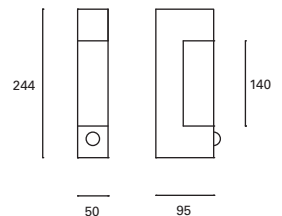

Litus

MAT Acero inoxidable AISI 202
Stainless steel AISI 202
Acier inoxydable AISI 202

DIF Policarbonato
Polycarbonate
Polycarbonate

Acero inoxidable
Stainless steel
Acier inoxydable

LED

W TOTAL 6,6W	LED 5,3W 500 lm 4000°k	Included 100-240V 50-60Hz	Clase I	10	IP44	IK05	✓

*
Incluye sensor de nocturnidad y movimiento. La duración del encendido puede ir de 10 segundos a 4 minutos. La sensibilidad también es ajustable, de 10 lux a 3000 lux. Detecta movimiento de 6m a 12m en un ángulo de 120 grados.

It includes twilight and motion sensor. Ignition duration is from 10 seconds to 4 minutes. It's also possible to adjust the sensibility, from 10 lux to 3000 lux. It detects movement from 6m to 12m and the detection angle is 120 degrees.

Le crépuscule et le capteur de mouvement sont inclus. La durée d'allumage est de 10 secondes à 4 minutes. Il est aussi possible d'ajuster la sensibilité, de 10 lux jusqu'à 3000 lux. Le mouvement peut se détecter de 6m jusqu'à 12m et l'angle de détection est de 120 degrés.

LED

SENSOR

W TOTAL 6,6W	LED 5,3W 500 lm 4000°k	Included 100-240V 50-60Hz	Clase I	10	IP44	IK05	✓