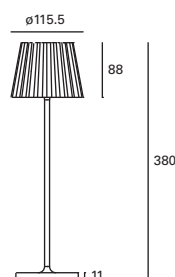

W
TOTAL
6,5W

LED
1,3W
280 lm
3000°k

Included
100-240V
50-60Hz

Clase II

6

IP54

IK10

Duración de la batería: 9 horas.
Cargador incluido.

Battery duration: 9 hours.
Charger included

Durée de la batterie: 9 heures.
Chargeur inclus.