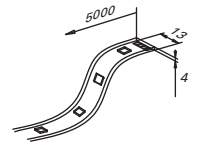

LED 54W 4500 lm 3000°K	Not included 24V DC	Class III	25	IP65	5 m	✓

TC-2802-SIN