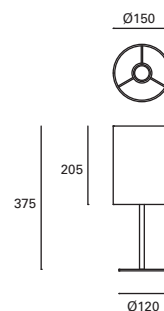

Romi

MAT Acero Steel Acier

DIF Tela Blanca White Cloth Chiffon blanc

Níquel satinado Satin nickel Nickel satiné

E-27 Max. 40W L 180 mm | V/Hz 100-240V 50-60Hz | Class I | 6

E-27 Max. 40W L 180 mm | W TOTAL 2,8W | LED 2,2W 175 lm 3000°K | Included 100-240V 50-60Hz | Clase I | 6

* Lector LED con interruptor independiente.
LED reader with independent switch.
Lecteur LED avec interrupteur indépendant.

E-27 Max. 40W L 180 mm | V/Hz 100-240V 50-60Hz | Clase II | 6