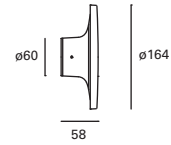

PX-0487-NEG ●

W TOTAL 7,9W	LED 6,3W 690 lm 3000°K	Included 100-240V 50-60Hz	Clase II	6	IP44	Sea Side Suitable	IK08	✓