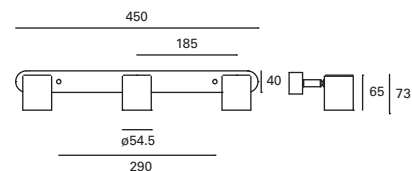

Keeper NEW

MAT Acero
Steel
Acier

Negro
Black
Noir

DE-0479-NEG ●

GU10
Max. 7W
L 64 mm -
Ø 50 mm

V/Hz
100-240V
50-60Hz

Class I

24

350°

90°

DE-0480-NEG ●

2xGU10
2xMax. 7W
L 64 mm -
Ø 50 mm

V/Hz
100-240V
50-60Hz

Class I

12

350°

90°

DE-0481-NEG ●

3xGU10
3xMax. 7W
L 64 mm -
Ø 50 mm

V/Hz
100-240V
50-60Hz

Class I

12

350°

90°