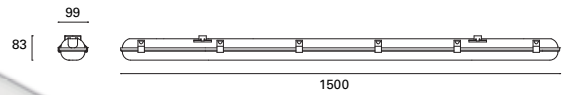

PX-0222-GRI ●

W TOTAL 56,7W	LED 54W 5500 lm 4000k	Included 100-240V 50-60Hz	Class II	8	IP65	Sea Side Suitable	IK10	✓