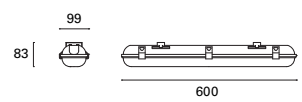

PX-0145-GRI ●

W TOTAL 17,7W	LED 15,6W 1750 lm 4000k	Included 100-240V 50-60Hz	Class II	8	IP65	Sea Side Suitable	IK10	✓