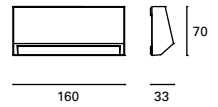

Grove

MAT Policarbonato + ABS
Polycarbonate + ABS
Polycarbonate + ABS

DIF Policarbonato
Polycarbonate
Polycarbonate

Blanco White Blanc + Gris Grey Gris + Negro Black Noir

W TOTAL 1,6W
LED 1,4W
200 lm
4000°K
Included 100-240V
50-60Hz
Class II
40
IP65
Sea Side Suitable
IK10

*
Incluye filtro para recrear luz cálida 3000°K.
It includes filter to recreate warm light 3000°K.
Comprend filtre à recréer une lumière chaude 3000°K.

W TOTAL 2,9W
LED 2,5W
350 lm
4000°K
Included 100-240V
50-60Hz
Class II
20
IP65
Sea Side Suitable
IK10

*
Resistente al agua a presión.
Apto para instalar en primera línea de mar.
High pressure water resistant.
Suitable for installation close to the sea.
Eau à haute pression résistant.
Convient pour les installations en face de la mer.

W TOTAL 3,7W
LED 3,1W
340 lm
4000°K
Included 100-240V
50-60Hz
Class II
24
IP65
Sea Side Suitable
IK10

*
3 tapas incluidas
3 covers included
3 couvertures inclus