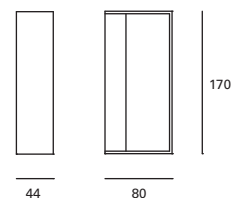

LED

PX-0376-ANT ●
PX-0376-BLA ○

W
TOTAL
9,3W

LED
7,2W
820 lm
3000°K

Included
100-240V
50-60Hz

Class II

40

IP65

IK06

Sea Side Suitable

✓