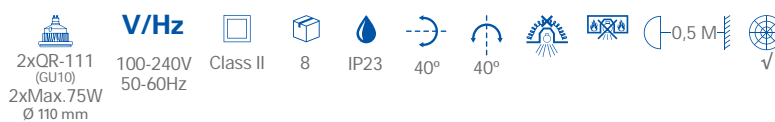

TC-0172-BLA ○