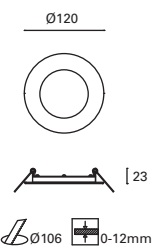

LED

- TC-0146-BLA ○ 3000°k
- TC-0146-GRI ● 3000°k
- TC-0147-BLA ○ 4000°k
- N TC-0147-GRI ● 4000°k
- N TC-0460-BLA ○ 6000°k
- N TC-0460-GRI ● 6000°k

W TOTAL 5,6W
LED 4,6W 580 lm
Included 100-240V 50-60Hz
Class II 40 IP23 114°
✓

TC-0146 / TC-0147/ TC-0460