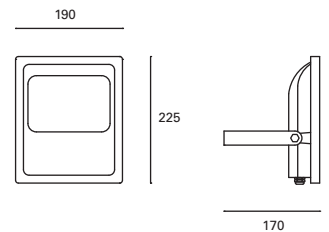

LED

S PX-0117-NEG ● 3000°k
S PX-0364-NEG ● 4000°k

W TOTAL 48W   **LED** 45W 5100 lm   Included 100-240V 50-60Hz   Class I   2   IP65   IK08   115°x111°   180°   0,35 m   ✓