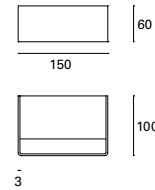

W TOTAL 5,8W **LED** 4,7W 530 lm 3000°k
Included 100-240V 50-60Hz Class II 20 ✓

LED

DE-0232-BLA ○

W TOTAL 11,5W **LED** 9,4W 1100 lm 3000°k
Included 100-240V 50-60Hz Class II 20 ✓