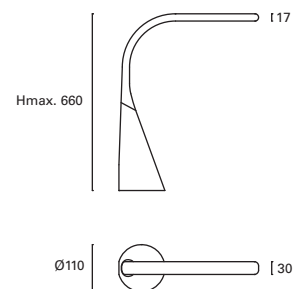

Stol

MAT Acero
Steel
Acier

DIF Policarbonato
Polycarbonate
Polycarbonate

Gris
Grey
Gris

*
Puerto USB de 1 amperio
de carga máxima.
1 amp maximum load
USB Port.
Port USB de 1 ampère de
charge maximale.

DE-0269-GRI ●

W TOTAL 5W	LED 4W 400 lm 3000°K	Included 100-240V 50-60Hz	Class II	6	360°	USB