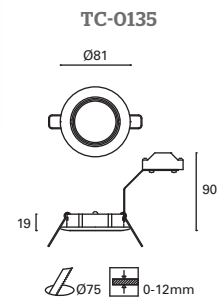

GU10
Max. 50W
Ø 50 mm
V/Hz
100-240V
50-60Hz
Class II
100
IP23
70°
0,5 M