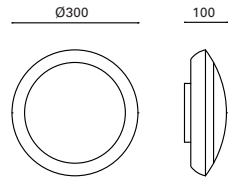

- Ⓢ PX-0142-GRI ●
- Ⓢ PX-0142-NEG ●

E27
Max. 11W
L 150 mm -
Ø 50 mm

V/Hz
100-240V
50-60Hz

Class II

12

IP65

Sea Side
Suitable

IK10

√