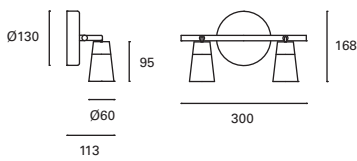

DE-0195-CRO

W TOTAL 12W
LED 10W
1400 lm
3000°k
Included 100-240V
50-60Hz
Class I
12
28°
350°
90°
✓