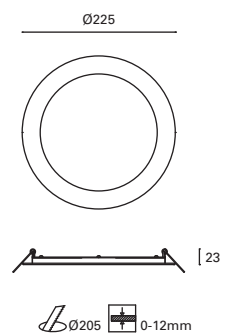

- TC-0150-BLA ○ 3000°k
- S TC-0150-GRI ● 3000°k
- TC-0151-BLA ○ 4000°k

W TOTAL 18,2W
LED 15,5W 1510 lm
Included 100-240V 50-60Hz
Class II 20 IP23 114°
✓

TC-0150 / TC-0151