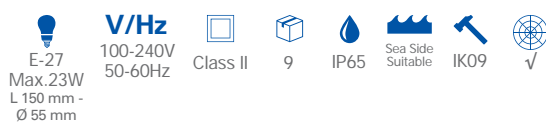

Area

Policarbonato + ABS
Polycarbonate + ABS
Polycarbonate + ABS

Policarbonato
Polycarbonate
Polycarbonate

Blanco
White
Blanc

Gris
Grey
Gris

Negro
Black
Noir

PX-0352-BLA ○

PX-0352-GRI ●

PX-0352-NEG ●

*
Resistente al agua a presión.
Apto para instalar en primera línea
de mar.

High pressure water resistant.
Suitable for installation close
to the sea.

Eau à haute pression résistant.
Convient pour les installations
en face de la mer.