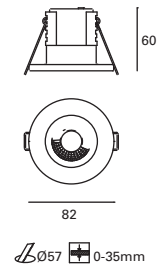

FIRE RATE

N TC-0472-BLA ○ 3000°k
N TC-0491-BLA ○ 2700°k

W TOTAL 8,9W
LED 7,6W 850 lm
Phase cut
Included
220-240V 50-60Hz
Clase II
20
IP65
60°