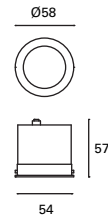

TC-0366-BLA ○

TC-1700-BLA
TC-0219-BLA