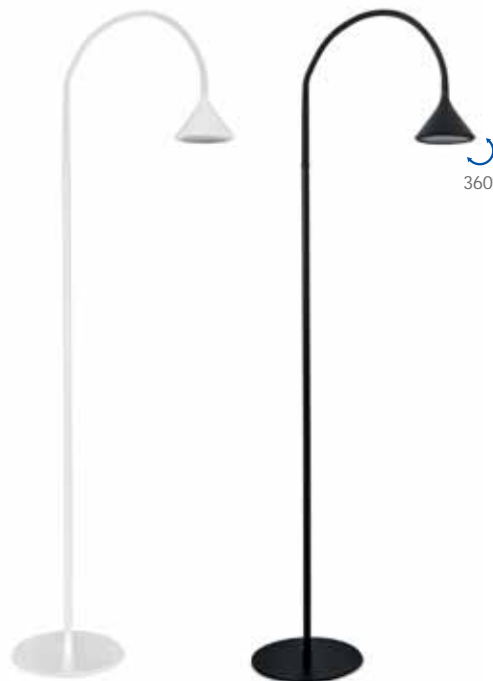

DE-0272-BLA ○
DE-0272-NEG ●

W TOTAL 6,6W
LED 4,8W 520 lm 3000°k
Included 100-240V 50-60Hz
Class II
4
360°
✓