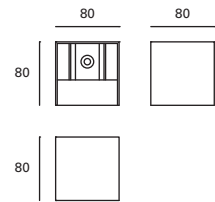

PX-0432-BLA ○

W TOTAL 6,6W
LED 5,2W
575 lm
3000°K
Included 100-240V
50-60Hz
Clase I
27
IP54
IK08
✓