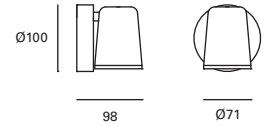

DE-0436-BLA ○

W
TOTAL
5,1W

LED
4,7W
810 lm
3000°k

Included
100-240V
50-60Hz

Class I

24

355°

90°

✓