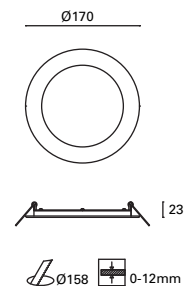

- TC-0148-BLA ○ 3000°k
- S TC-0148-GRI ● 3000°k
- TC-0149-BLA ○ 4000°k

W TOTAL 12,2W
LED 10W 1150 lm
Included 100-240V 50-60Hz
Class II 40 IP23 114°
✓

TC-0148 / TC-0149