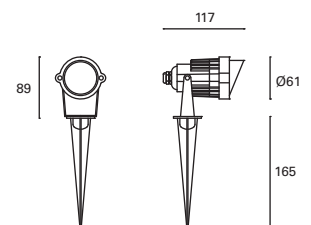

*

Incluye 30 cm de cable.
It includes cable 30 cm.

Il comprend un câble de 30 cm.

PX-0144-NEG ● 3000°k

PX-0361-NEG ● 4000°k

W TOTAL 6,8W	LED 5,7W 680 lm	Included 100-240V 50-60Hz	Class I	12	IP65	IK10	68°	180°	0,3 m	Included	✓