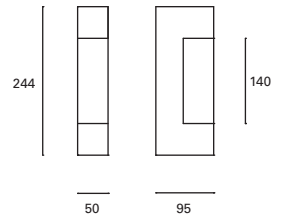

LED

W TOTAL 6,6W	LED 5,3W 500 lm 4000°k	Included 100-240V 50-60Hz	Clase I	10	IP44	IK05	✓

*
Incluye sensor de nocturnidad y movimiento. La duración del encendido puede ir de 10 segundos a 4 minutos. La sensibilidad también es ajustable, de 10 lux a 3000 lux. Detecta movimiento de 6m a 12m en un ángulo de 120 grados.

It includes twilight and motion sensor. Ignition duration is from 10 seconds to 4 minutes. It's also possible to adjust the sensibility, from 10 lux to 3000 lux. It detects movement from 6m to 12m and the detection angle is 120 degrees.

Le crépuscule et le capteur de mouvement sont inclus. La durée d'allumage est de 10 secondes à 4 minutes. Il est aussi possible d'ajuster la sensibilité, de 10 lux jusqu'à 3000 lux. Le mouvement peut se détecter de 6m jusqu'à 12m et l'angle de détection est de 120 degrés.