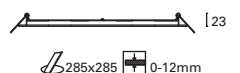

- **TC-0154-BLA** ○ 3000°k
- **S TC-0154-GRI** ● 3000°k
- **TC-0155-BLA** ○ 4000°k

W TOTAL
12,2W
LED
10W
1150 lm
 Included
100-240V
50-60Hz
 Class II
 40
 IP23
 114°

- **TC-0156-BLA** ○ 3000°k
- **S TC-0156-GRI** ● 3000°k
- **TC-0157-BLA** ○ 4000°k

W TOTAL
18,2W
LED
15,5W
1510 lm
 Included
100-240V
50-60Hz
 Class II
 20
 IP23
 114°

- **TC-0212-BLA** ○ 3000k
- **TC-0213-BLA** ○ 4000k

W TOTAL
22W
LED
19,7W
2160 lm
 Included
100-240V
50-60Hz
 Class II
 10
 IP23
 114°

*
Distribución homogénea
del flujo lumínico.
Homogeneous light
distribution.
La répartition de la lumière
est homogène.