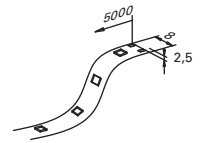

TC-0419-SIN