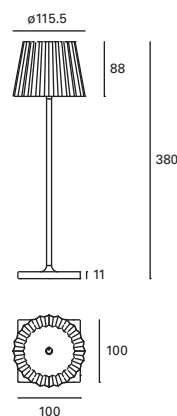

# Night NEW

MAT Aluminio Aluminium Aluminium

DIF Policarbonato Polycarbonate Polycarbonate

Blanco White Blanc

DE-0474-BLA ○

**W**  
TOTAL  
6,5W

**LED**  
1,3W  
280 lm  
3000°k

Included  
100-240V  
50-60Hz