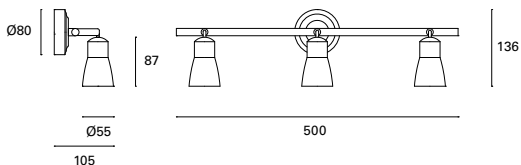

3xGU10 LED
3xMax.7W
L 54 mm - Ø 50 mm
100-240V 50-60Hz
Class I
12
350°
90°
V