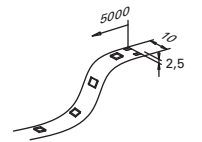

LED 54W 4500 lm 4000°K	Not included 24V DC	Class III	25	5 m	✓

TC-0178-SIN