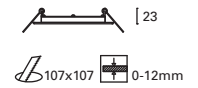

LED

- MAT Aluminio
  Aluminium
  Aluminium
- DIF Tecnopolímero
  Technopolymer
  Technopolymère
- Blanco mate
  White matt
  Blanc mat
- Gris
  Grey
  Gris

*
Diseño ultra fino.
Ultra-thin design.
Design ultra-fin.

- **TC-0152-BLA** ○ 3000°k
- **N TC-0152-GRI** ● 3000°k
- **TC-0153-BLA** ○ 4000°k
- **N TC-0153-GRI** ● 4000°k
- **N TC-0461-BLA** ○ 6000°k
- **N TC-0461-GRI** ● 6000°k

W TOTAL
5,6W
LED
4,6W
580 lm
 Included
100-240V
50-60Hz
 Class II
 40
 IP23
 114°

TC-0152 / TC-0153 / TC-0461

TC-0154 / TC-0155

TC-0156 / TC-0157

TC-0212 / TC-0213

- **TC-0154-BLA** ○ 3000°k
- **S TC-0154-GRI** ● 3000°k
- **TC-0155-BLA** ○ 4000°k

W TOTAL
12,2W
LED
10W
1150 lm
 Included
100-240V
50-60Hz
 Class II
 40
 IP23
 114°

- **TC-0156-BLA** ○ 3000°k
- **S TC-0156-GRI** ● 3000°k
- **TC-0157-BLA** ○ 4000°k

W TOTAL
18,2W
LED
15,5W
1510 lm
 Included
100-240V
50-60Hz
 Class II
 20
 IP23
 114°

- **TC-0212-BLA** ○ 3000k
- **TC-0213-BLA** ○ 4000k

W TOTAL
22W
LED
19,7W
2160 lm
 Included
100-240V
50-60Hz
 Class II
 10
 IP23
 114°

*
Distribución homogénea
del flujo lumínico.
Homogeneous light
distribution.
La répartition de la lumière
est homogène.