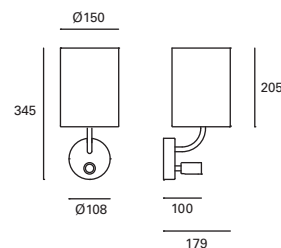

Romi

MAT Acero Steel Acier

DIF Tela Blanca White Cloth Chiffon blanc

Níquel satinado Satin nickel Nickel satiné

E-27 Max. 40W L 180 mm | V/Hz 100-240V 50-60Hz | Class I | 6

E-27 Max. 40W L 180 mm | W TOTAL 2,8W | LED 2,2W 175 lm 3000°K | Included 100-240V 50-60Hz | Clase I | 6

* Lector LED con interruptor independiente.
LED reader with independent switch.
Lecteur LED avec interrupteur indépendant.

E-27 Max. 40W L 180 mm | V/Hz 100-240V 50-60Hz | Clase II | 6