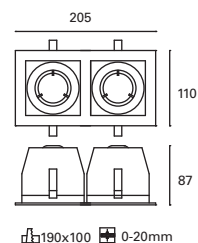

Compatible con módulo
MIX TC-1700-BLA, TC-0219
(p. 40)

Compatible with module
MIX TC-1700-BLA, TC-0219
(p. 40)

Compatible avec le module
MIX TC-1700-BLA, TC-0219
(p. 40)

2xGU10 Max.50W L 55 mm - Ø 50 mm	2xGU5.3 2xMax.50W	Not included 12V AC / 50-60Hz	V/Hz 100-240V 50-60Hz	16	IP23	40°	40°			0,2 M	
Clase II	Clase III