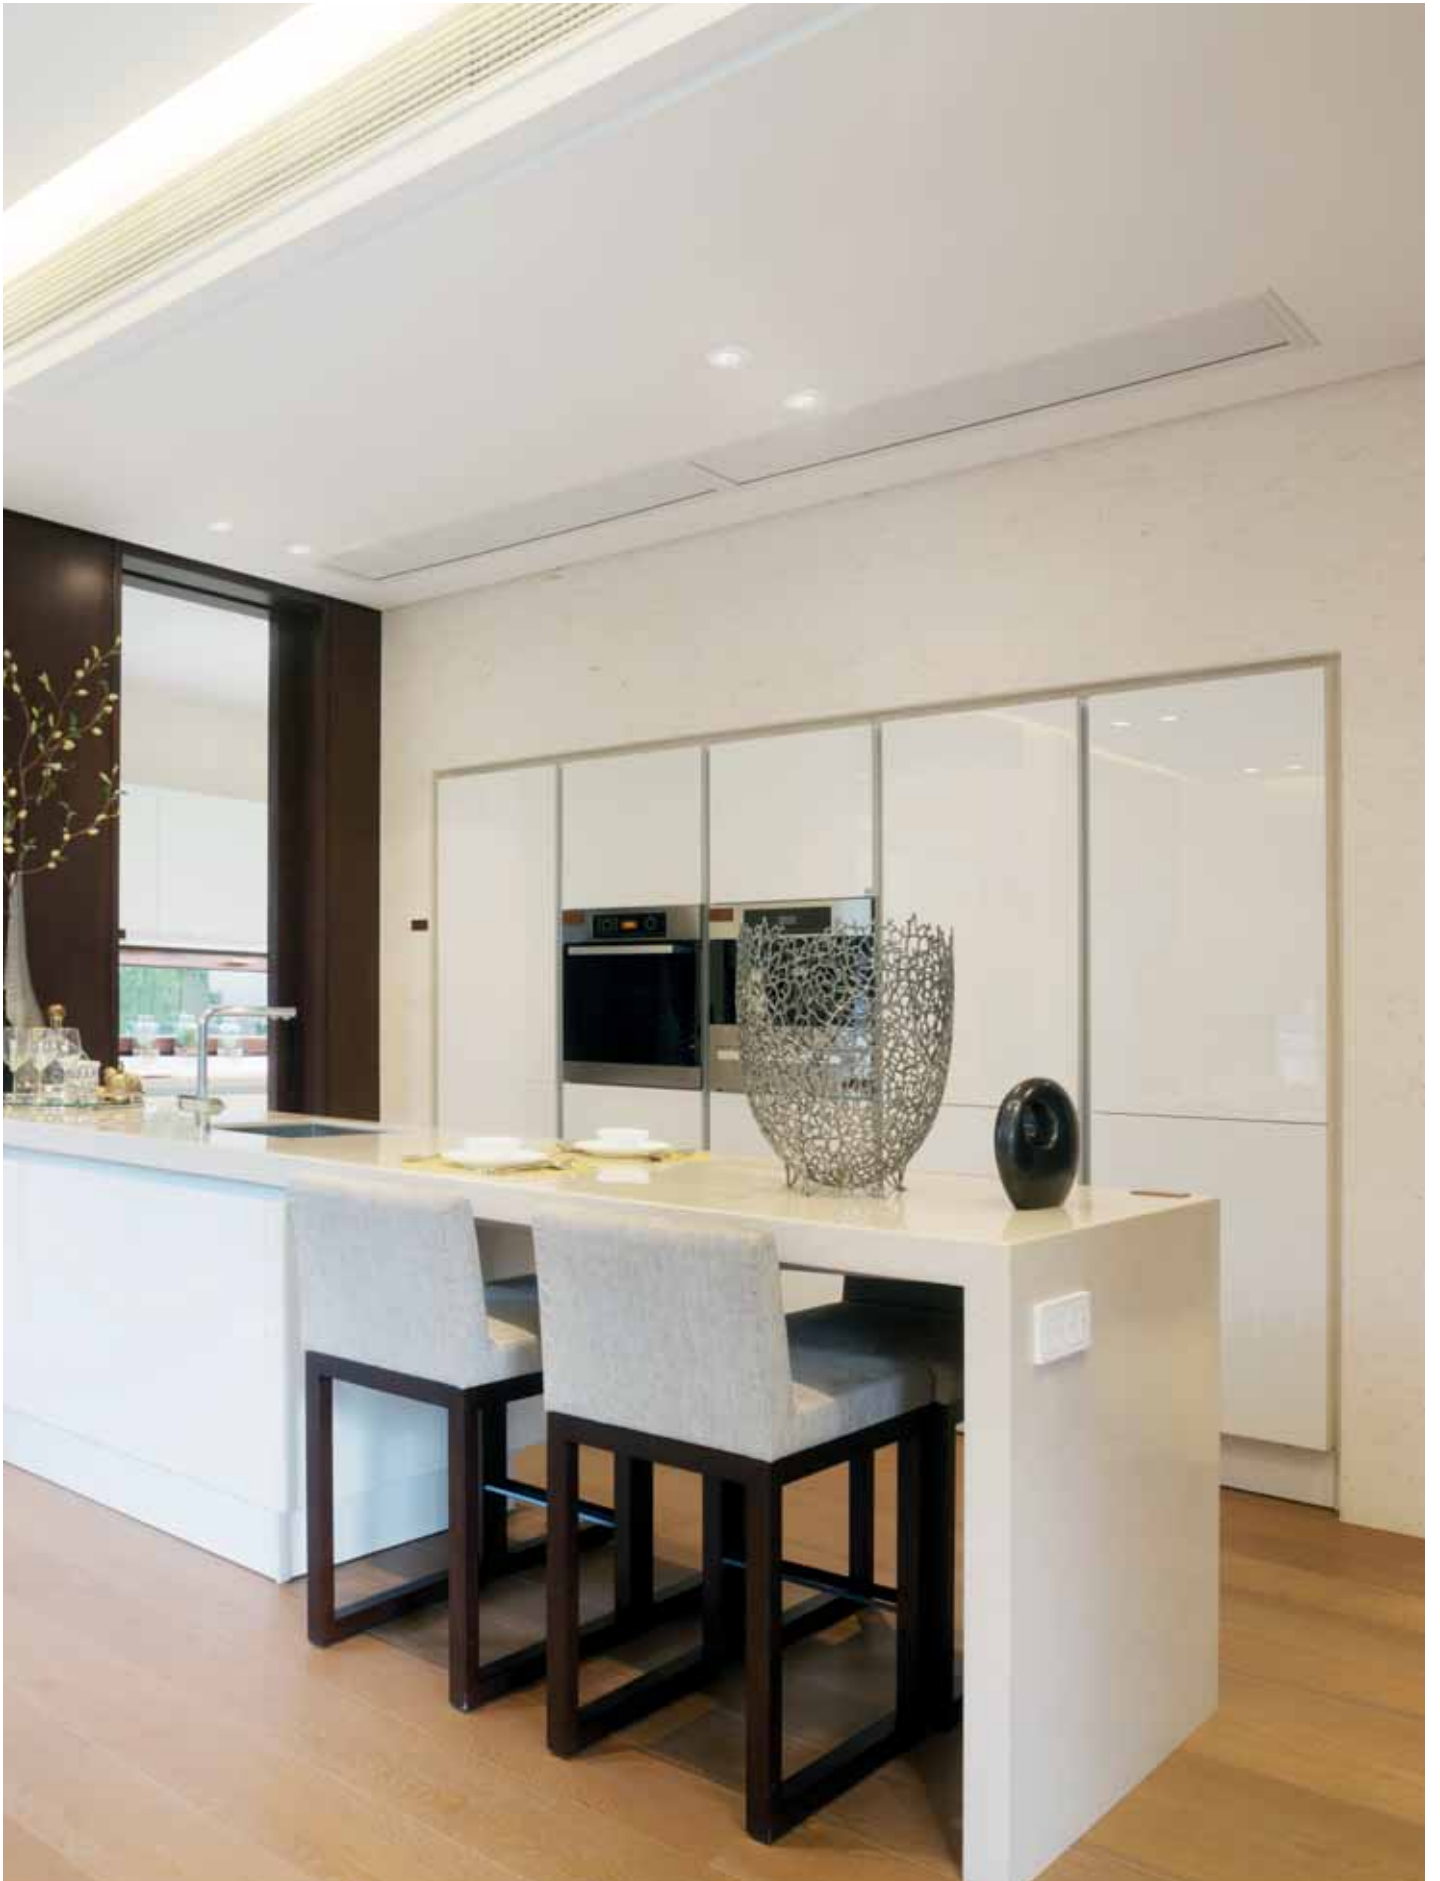

**W**  
TOTAL  
10,9W

**LED**  
9W  
1150 lm

Included  
100-240V  
50-60Hz

Class II

20

IP44

136°