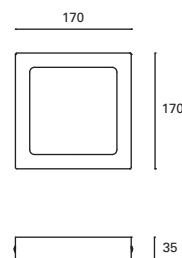

TC-0166 / TC-0167