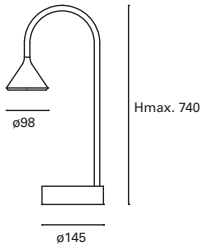

Ding

MAT Aluminio
Aluminium
Aluminium

DIF Polycarbonato
Polycarbonate
Polycarbonate

Blanco
White
Blanc

Negro
Black
Noir

DE-0271-BLA ○
DE-0271-NEG ●

W TOTAL 6,6W
LED 4,8W 520 lm 3000°k
Included 100-240V 50-60Hz
Class II
6
360°
USB
✓