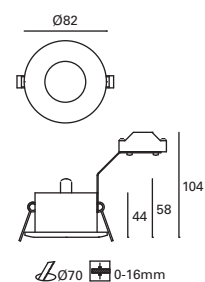

TC-1200-BLA ○
TC-1200-SAT ●

Apto para baños.
Suitable for bathrooms.
Convient pour salles
de bains.

GU10 Max. 50W Ø 50 mm	GU5.3 Max. 50W	Not included 12V AC / 50-60Hz	100-240V 50-60Hz	50	IP54	0.5 M	✓
Clase II	Clase III