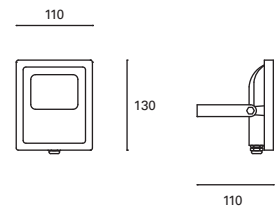

LED

S PX-0114-NEG ● 3000°k
S PX-0363-NEG ● 4000°k

W TOTAL 32,2W   **LED** 27W 3100 lm   Included 100-240V 50-60Hz   Class I   6   IP65   IK07   115°x111°   180°   0,35 m   ✓