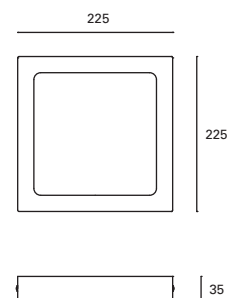

TC-0168 / TC-0169