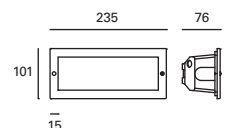

*
PX-0465-INO:
Incluye accesorio de rejilla
para el difusor.

PX-0465-INO:
Includes grille accessory
for the diffuser.

PX-0465-INO:
Comprend un accessoire
à grille pour le diffuseur.