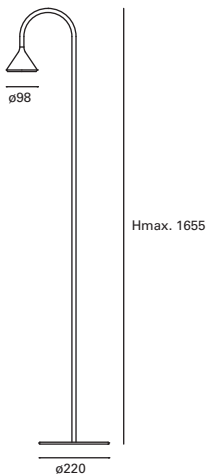

DE-0272-BLA ○
DE-0272-NEG ●

W TOTAL 6,6W
LED 4,8W 520 lm 3000°k
Included 100-240V 50-60Hz
Class II
4
360°
✓