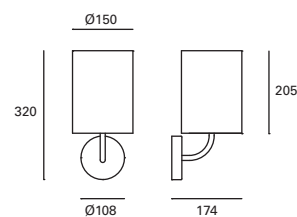

DE-0382-SAT

E-27 Max. 40W L 180 mm | W TOTAL 2,8W | LED 2,2W 175 lm 3000°K | Included 100-240V 50-60Hz | Clase I | 6