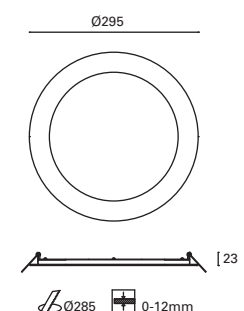

- TC-0203-BLA ○ 3000k
- TC-0204-BLA ○ 4000k

W TOTAL 22W
LED 19,7W 2160 lm
Included 100-240V 50-60Hz
Class II 10 IP23 114°
✓

TC-0203 / TC-0204