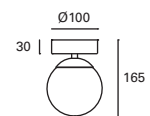

W
TOTAL
7,1W

LED
5,7W
650 lm
3000°k

Included
100-240V
50-60Hz

Clase II

12

IP44

✓

Apto para baños
Suitable for bathrooms
Convient pour salles de bains.