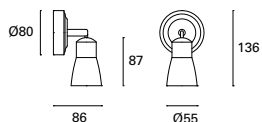

Safran

MAT Acero Steel Acier

Marrón Brown Brun

GU10 LED
Max.7W
L 54 mm - Ø 50 mm
100-240V 50-60Hz
Class I
24
350°
90°
V

2xGU10 LED
2xMax.7W
L 54 mm - Ø 50 mm
100-240V 50-60Hz
Class I
12
350°
90°
V

DE-0227-MAR ●

3xGU10 LED
3xMax.7W
L 54 mm - Ø 50 mm
100-240V 50-60Hz
Class I
12
350°
90°
V