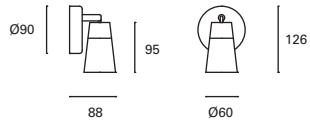

Vitro

MAT Acero
Steel
Acier

Cromo
Chrome
Chrome