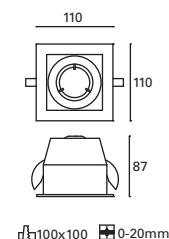

GU10 Max.50W L 55 mm - Ø 50 mm	GU5.3 Max.50W	Not included 12V AC / 50-60Hz	V/Hz 100-240V 50-60Hz	32	IP23	40°	40°			0,2 M	
Clase II	Clase III										

TC-1401-BLA ○