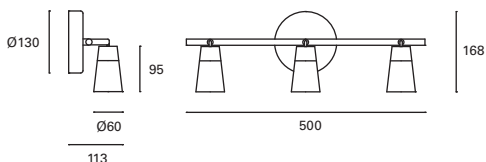

DE-0196-CRO

W TOTAL 18W
LED 15W
2100 lm
3000°k
Included 100-240V
50-60Hz
Class I
12
28°
350°
90°
✓