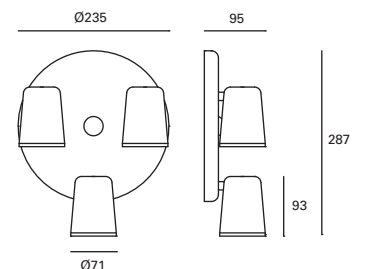

Adri

MAT Acero + Policarbonato
Steel + Polycarbonate
Acier + Polycarbonate

DIF Policarbonato
Polycarbonate
Polycarbonate

Blanco
White
Blanc

LED

DE-0436-BLA ○

W
TOTAL
5,1W

LED
4,7W
810 lm
3000°k

Included
100-240V
50-60Hz

Class I

24

355°

90°

✓

LED

DE-0437-BLA ○

W
TOTAL
10,2W

LED
9,4W
1620 lm
3000°k

Included
100-240V
50-60Hz

Class I

12

355°

90°

✓

LED

DE-0438-BLA ○

W
TOTAL
15,3W

LED
14,1W
2430 lm
3000°k

Included
100-240V
50-60Hz

Class I

12

355°

90°

✓