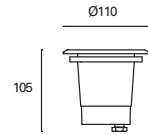

Ringo

MAT Acero inoxidable AISI 304
Stainless steel AISI 304
Acier inoxydable AISI 304

DIF Cristal
Glass
Verre

Acero inoxidable
Stainless steel
Acier inoxydable

LED

PX-0128-INO ● 3000°k 370 lm
PX-0123-INO ● 4000°k 420 lm

W TOTAL 3,5W | **LED** 2,7W | Included 100-240V 50-60Hz | Class I | 12 | IP65 IP67 | IK10 | 30° | 0,25 m | Included | ✓

*
Máxima protección del LED
contra la intemperie mediante
silicona.

Maximum weather protection
in the LED thanks to silicone.

Protection contre les intempéries
maximale grâce à la silicone.

LED

PX-0355-INO ● 3000°k
PX-0356-INO ● 4000°k

W TOTAL 10,1W | **LED** 9,1W 1280 lm | Included 100-240V 50-60Hz | Clase I | 12 | IP65 IP67 | IK04 | 20° | 0,3 m | Included | ✓