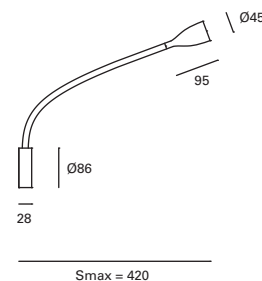

# Keop

MAT Aluminio  
Aluminium  
Aluminium

Blanco  
White  
Blanc

LED

DE-0229-BLA ○

**W**  
TOTAL  
5,8W

**LED**  
4,6W  
420 lm  
3000°k

Included  
100-240V  
50-60Hz